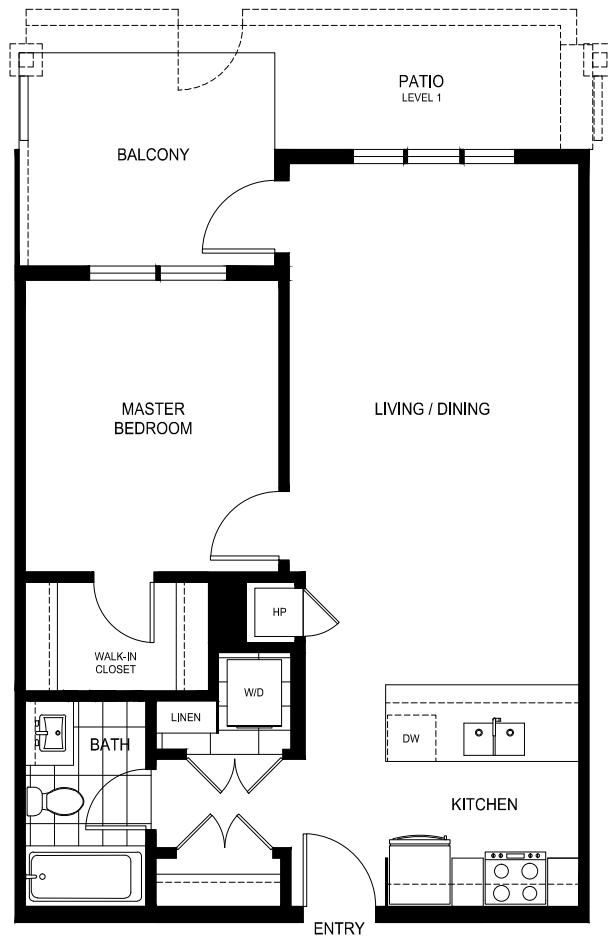

# Plan A

1 Bedroom  
701 sf

# TACHE RESIDENCES

All measurements are approximate. Layouts, materials and specifications are subject to change without notice.