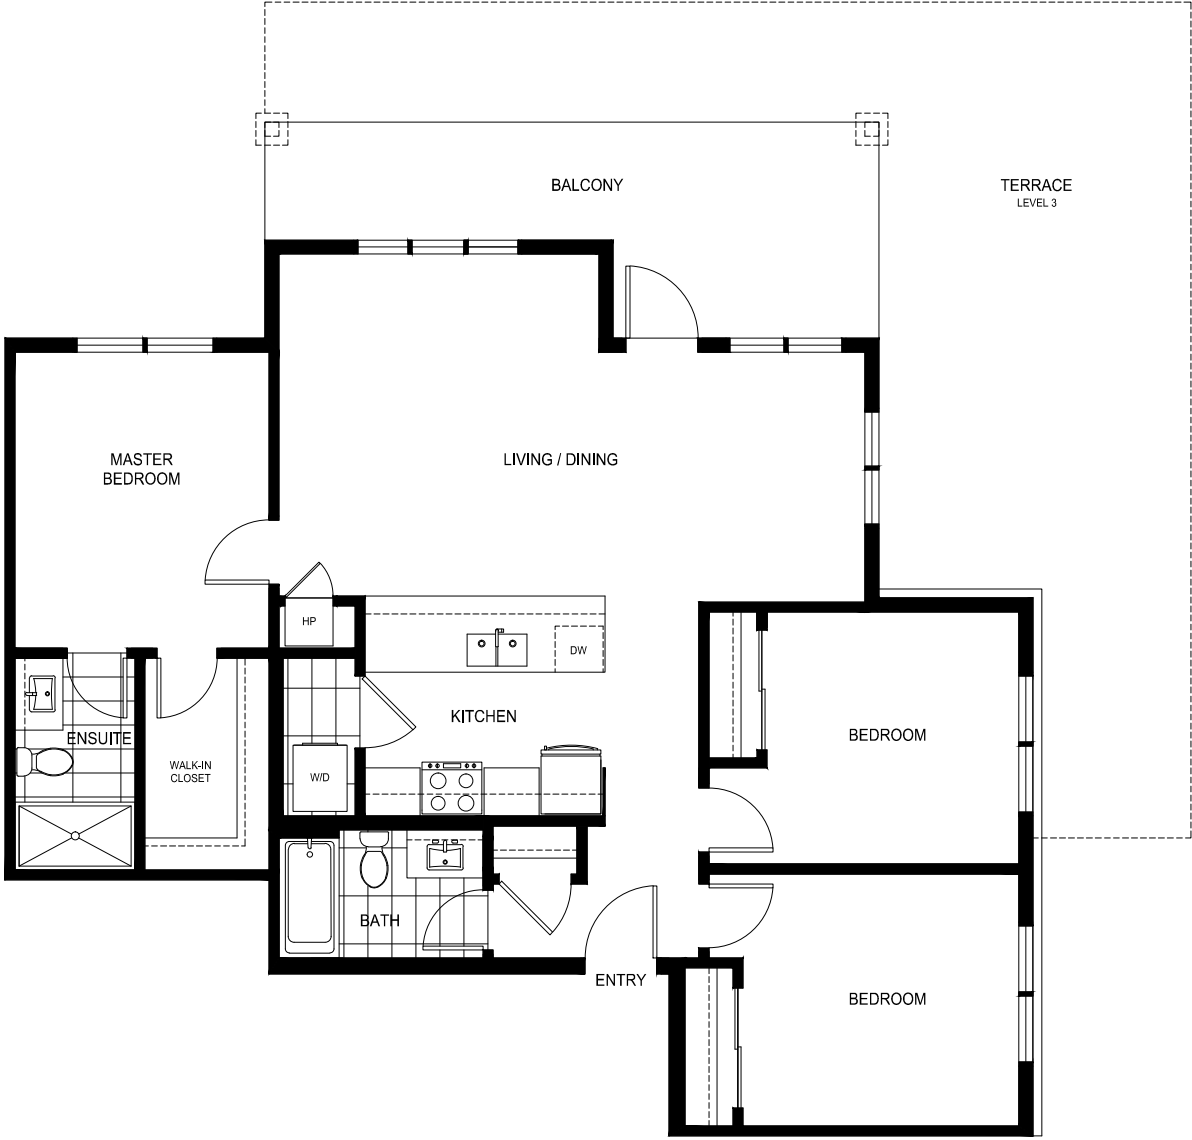

Plan H

3 Bedroom
1,177 sf

TACHE RESIDENCES

All measurements are approximate. Layouts, materials and specifications are subject to change without notice.