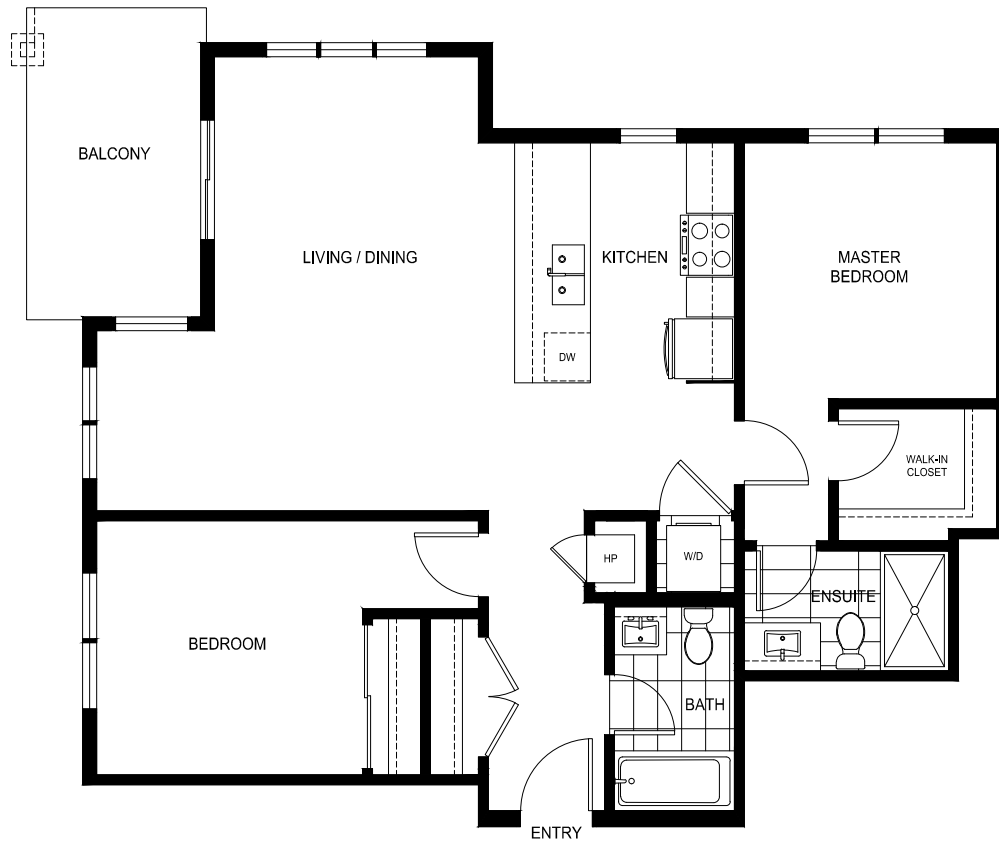

Plan D

2 Bedroom
1,013 sf

TACHE RESIDENCES

LEVEL 2

LEVEL 3

LEVEL 4

LEVEL 5